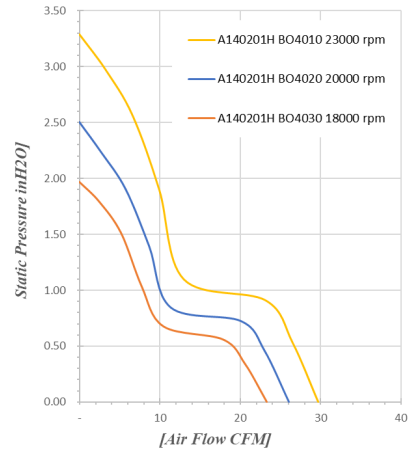

iCloud Fan 40*40*20 MM

Super Speed Series

DIMENSION DRAWING

- Housing : Plastic (UL 94V-0)
- Impeller : Plastic (UL 94V-0)
- Bearing : Ball bearing
- Lead Wires : UL10368 AWG26 OR Equivalent
- Mass : 47g

Model No.		Bearing Type	Voltage	Operating Voltage Range	Speed	Current	Power	Airflow		Perssure		Noise
			VDC	VDC	R.P.M	A	W	CFM	m3/min	inH2O	mmH2O	dB(A)
A140201H	BO4010	Ball	12	6~13.8	23000	1.450	17.40	29.69	0.84	3.29	83.49	59.9
A140201H	BO4020	Ball	12	6~13.8	20000	0.810	9.72	26.03	0.74	2.50	63.52	56.4
A140201H	BO4030	Ball	12	6~13.8	18000	0.620	7.44	23.32	0.66	1.97	49.99	54.2