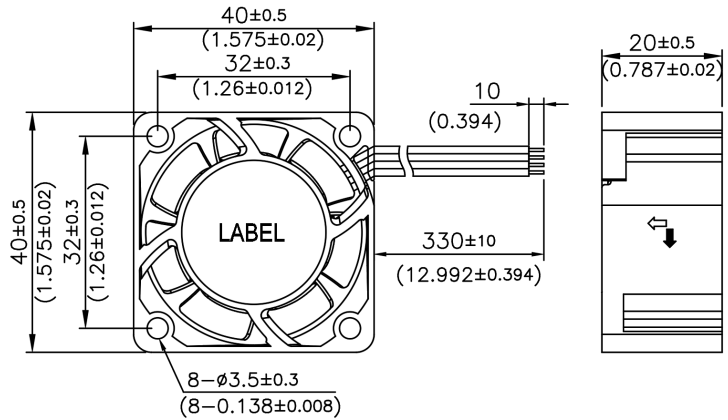

iCloud Fan 40*40*20 MM

Super Speed Series

DIMENSION DRAWING

- Housing : Plastic (UL 94V-0)
- Impeller : Plastic (UL 94V-0)
- Bearing : Ball bearing
- Lead Wires : UL10368 AWG26 OR Equivalent
- Mass : 47g

Model No.		Bearing Type	Voltage	Operating Voltage Range	Speed	Current	Power	Airflow		Perssure		Noise
			VDC	VDC	R.P.M	A	W	CFM	m3/min	inH2O	mmH2O	dB(A)
A140201H	BO4010	Ball	12	6~13.8	23000	1.450	17.40	29.69	0.84	3.29	83.49	59.9
A140201H	BO4020	Ball	12	6~13.8	20000	0.810	9.72	26.03	0.74	2.50	63.52	56.4
A140201H	BO4030	Ball	12	6~13.8	18000	0.620	7.44	23.32	0.66	1.97	49.99	54.2